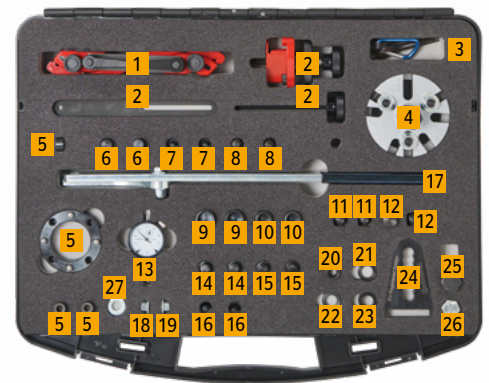

The universal toolkit: TOOL BOX V07

TOOL BOX V07 is the successor to the previous Tool Box universal. It contains a multitude of useful tools for all those fiddly engine jobs that always take time, particularly when it comes to testing, setting and locking the correct engine timings. The all-purpose go-to for day-to-day workshop operations.

Contents

- > Various locking tools
- > Sprocket locking tool
- > Belt pulley puller
- > Various adapter and locking pins
- > Fastening elements
- > Various flywheels

Benefits

- > High-quality tools for professional use
- > Made of tough, premium-quality steel
- > Exclusive sets - only available from Continental
- > Organized storage in a robust case
- > 5-year guarantee:
  www.continental-ep.com/5